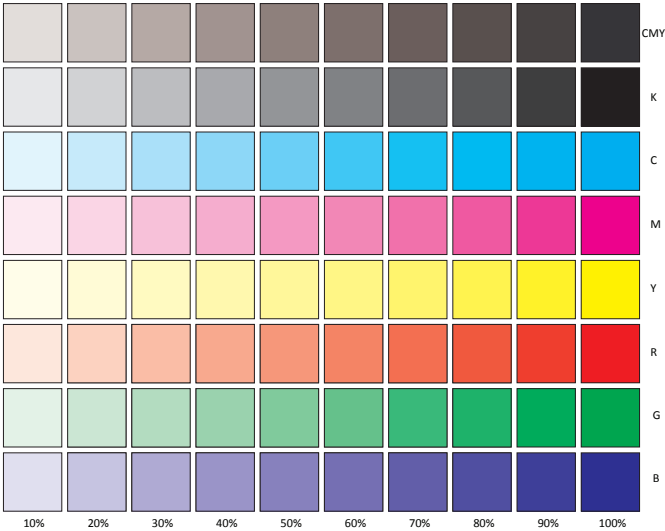

## FINGERPRINT

600dpi CMYK

600dpi CMYK

Gray Balance

.1 .75 .5 .25

600dpi CMYK

Inkjet Insight prepares you for High Speed Inkjet-  
know before your print. 12pt abc abc

Inkjet Insight prepares you for High Speed Inkjet-  
know before your print. 10pt abc abc