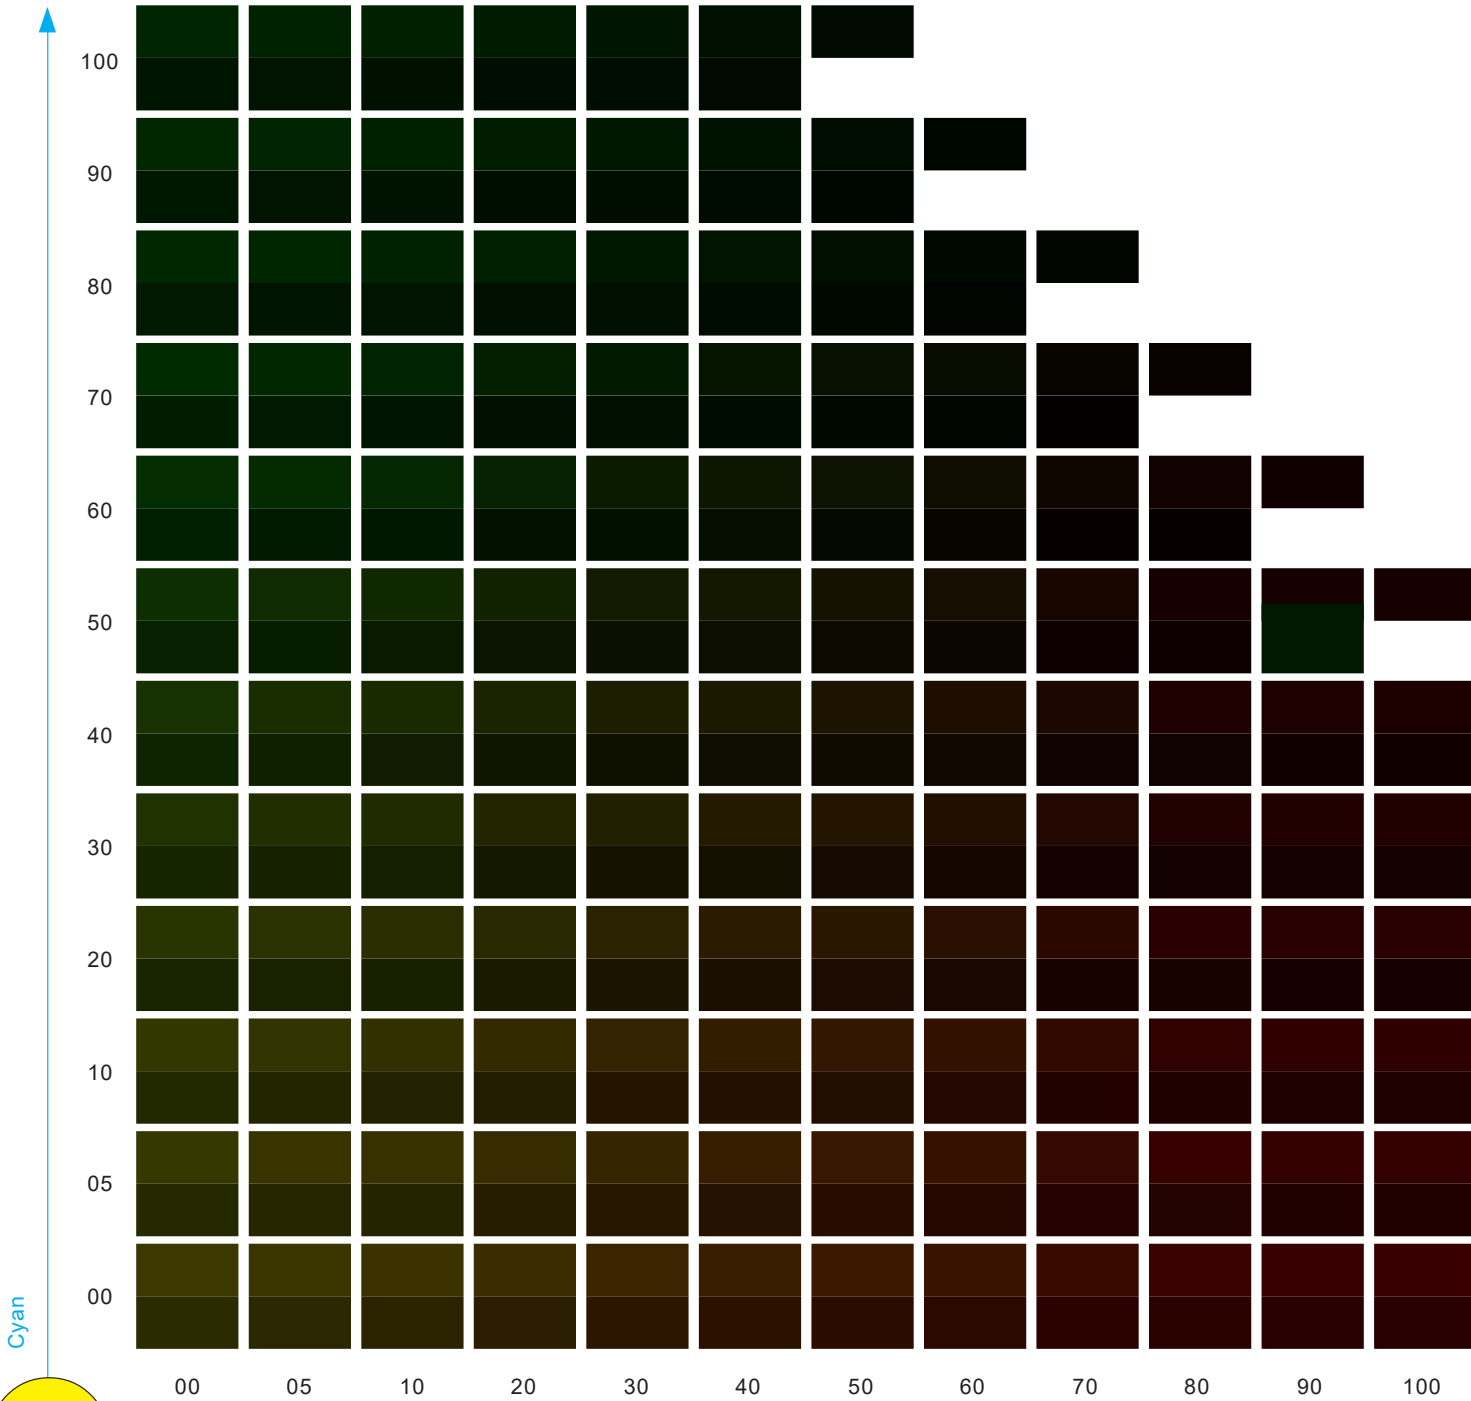

100% RGBCMY

80% RGBCMY

40% RGBCMY

20% RGBCMY

10% RGBCMY