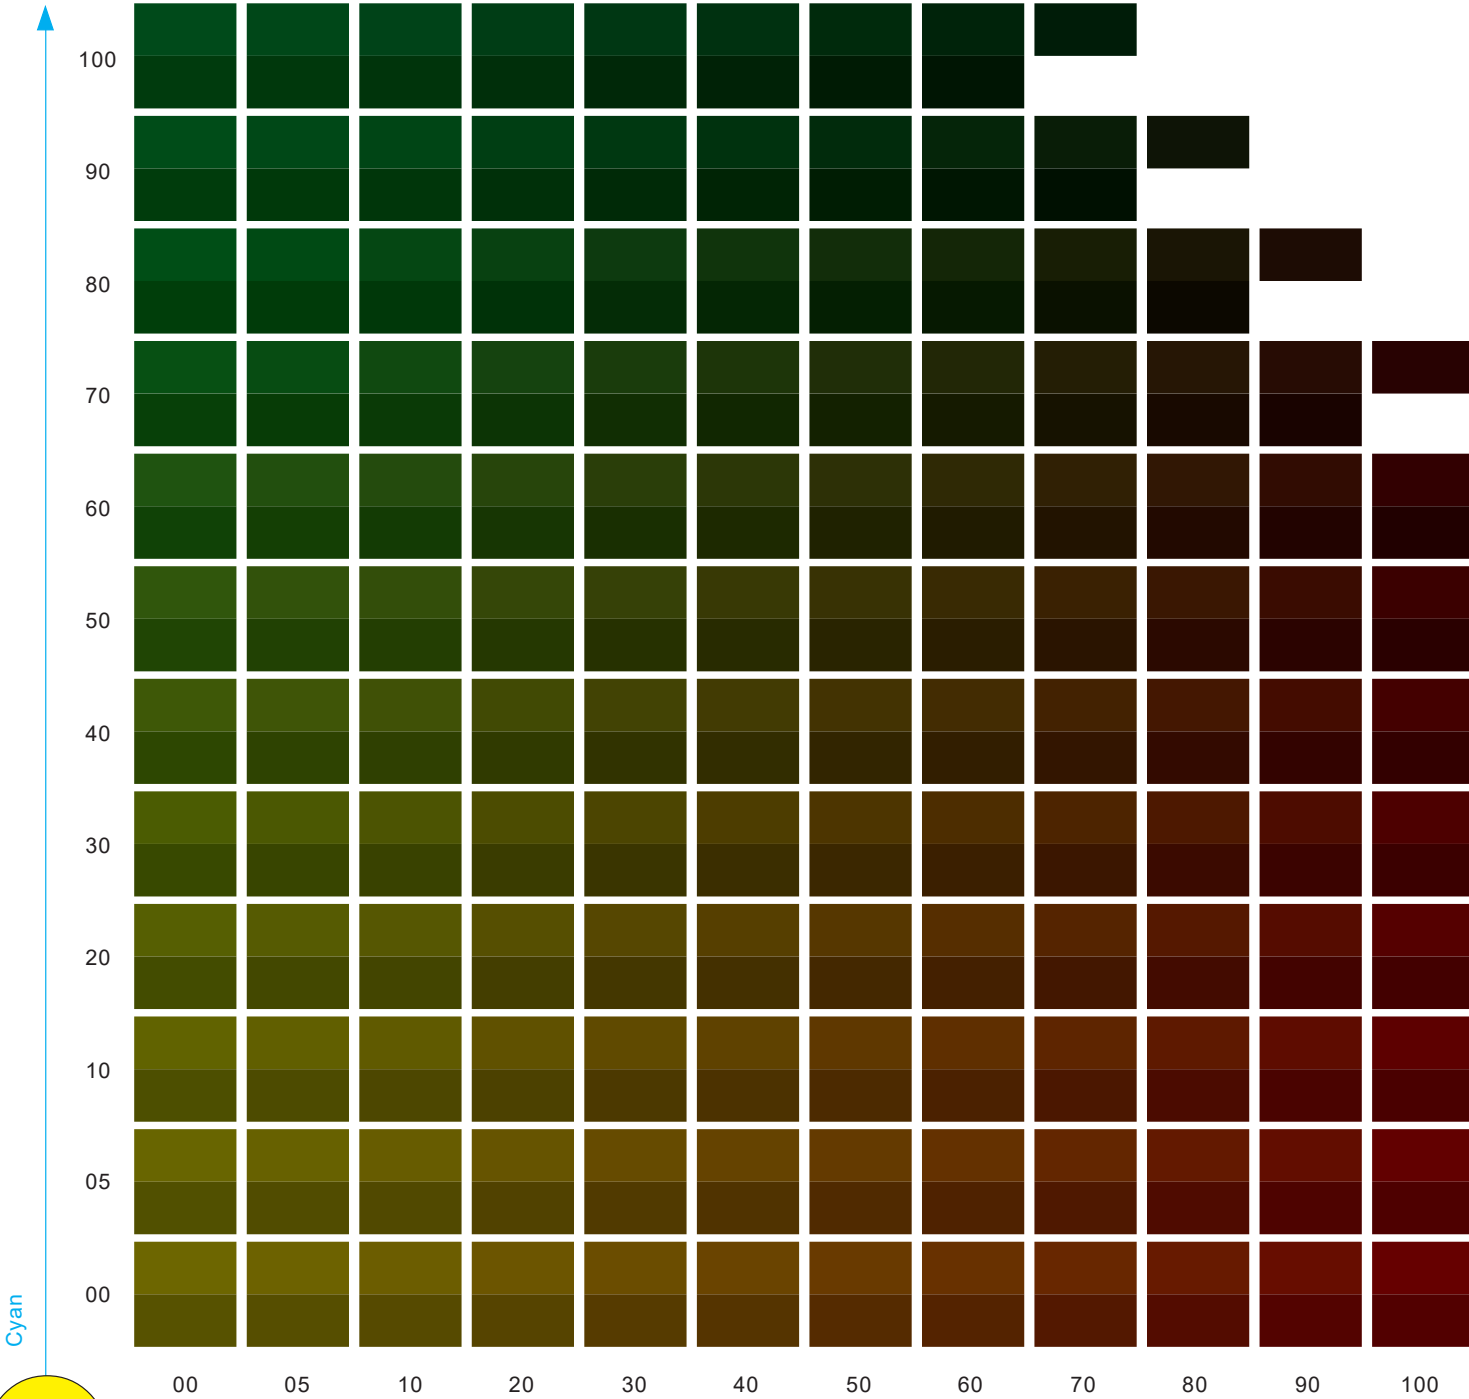

100% RGBCMY

80% RGBCMY

40% RGBCMY

20% RGBCMY

10% RGBCMY

Cyan

Magenta

Yellow 100% · Black 70%, 80%

COLOR TINT BOOK