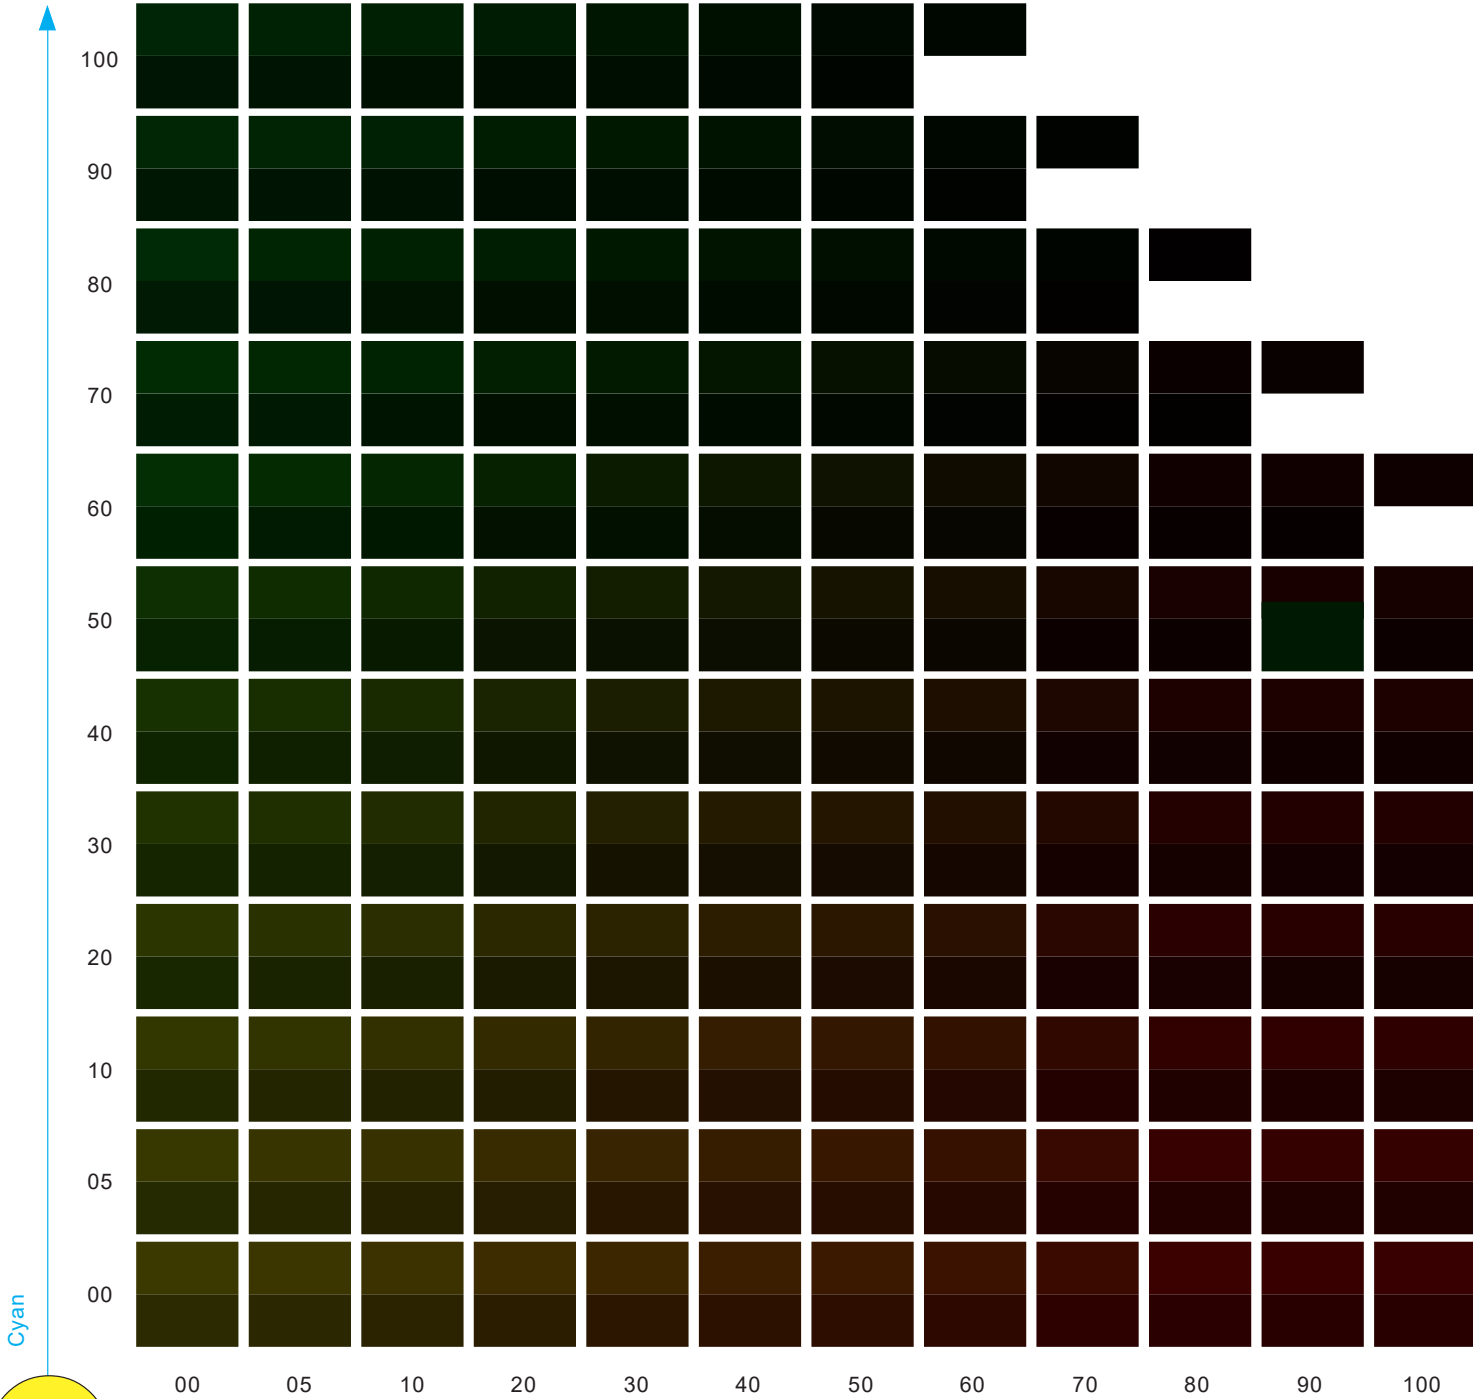

Magenta

Yellow 80% · Black 90%, 95%

COLOR TINT BOOK

100% RGBCMY

80% RGBCMY

40% RGBCMY

20% RGBCMY

10% RGBCMY